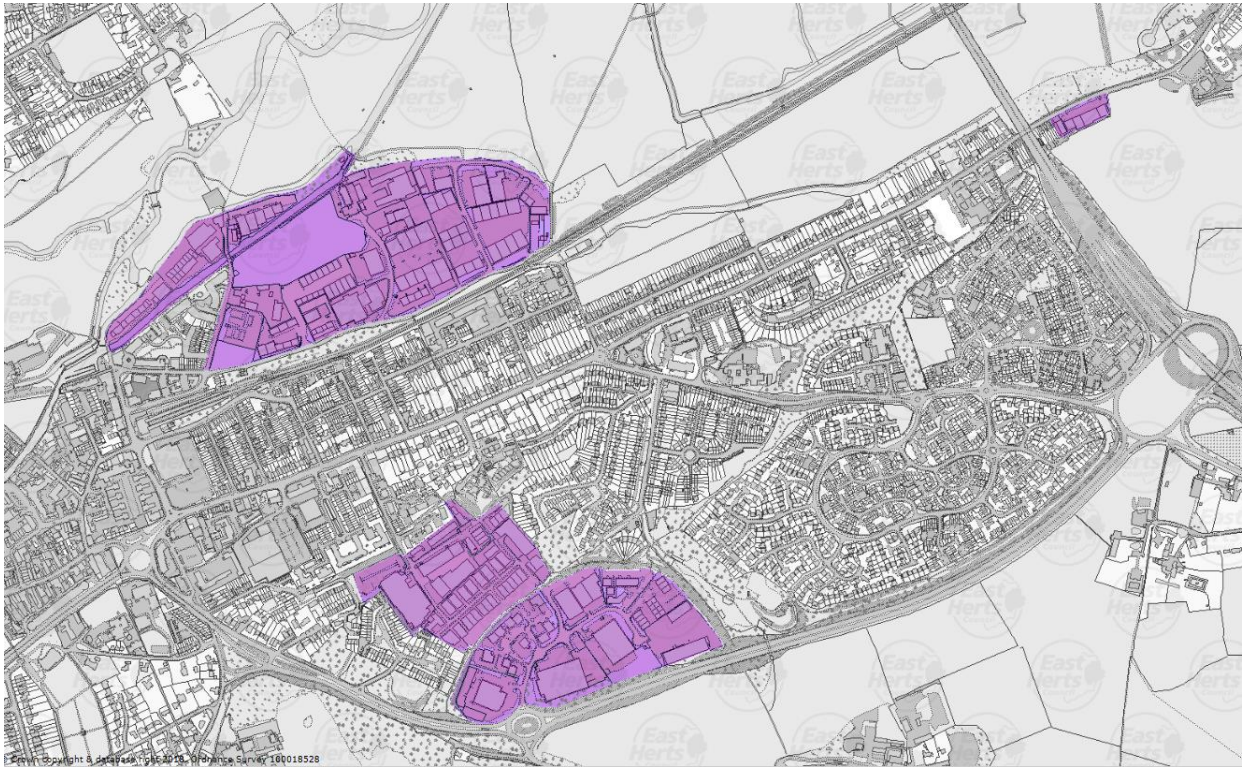

Hertford Employment Areas (Policy HERT6)

Figure 1 Hartham Lane Including Hertford Brewery

Figure 2 Top left -Mead Lane – East of Marshgate Drive (incorporating Dicker Mill), Top Right – Windsor Industrial Estate
Bottom – Caxton Hill and Foxholes Business Park

Figure 3 – Left – Mimram Road; Top Warehams Lane; Bottom Right – Pegs Lane